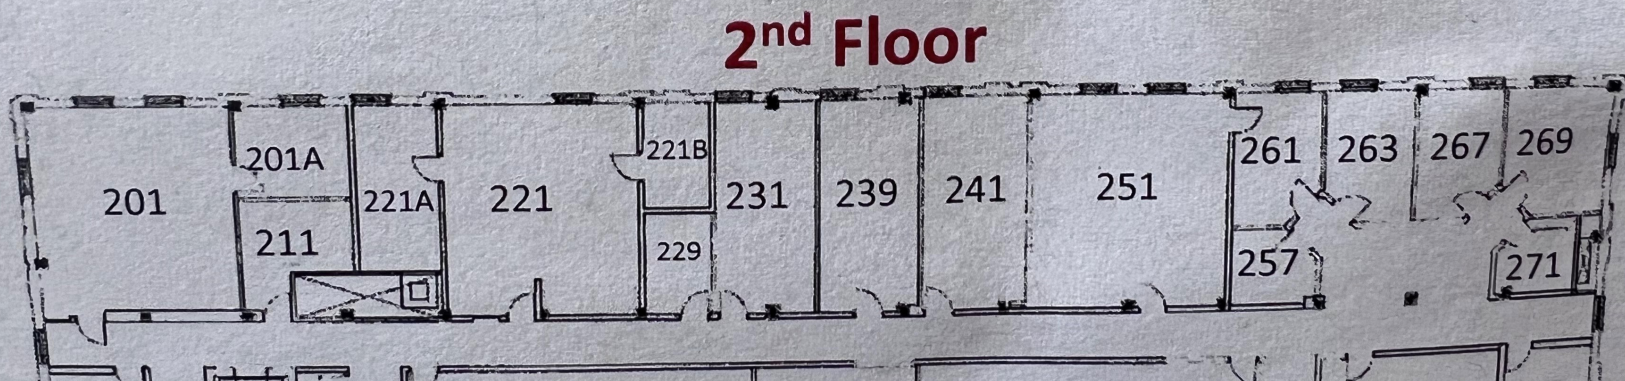

WATSON CLASSROOMS
NURSERY/PREK - 119 (ORANGE)
K/1st Grade - 147 (YELLOW)
2nd/3rd - 157 (GREEN)
4th/5th - 140 (BLUE)
JUBILEE - 109 (RED)
CONNECTIONS - 310 (PURPLE)

DANA CLASSROOMS
MALONEY 153 (BLACK)
COVENANT 146 (GRAY)

WATSON 1st FLOOR

WATSON 3rd FLOOR

DANA 1st FLOOR

2
23
25
256
261
263
269