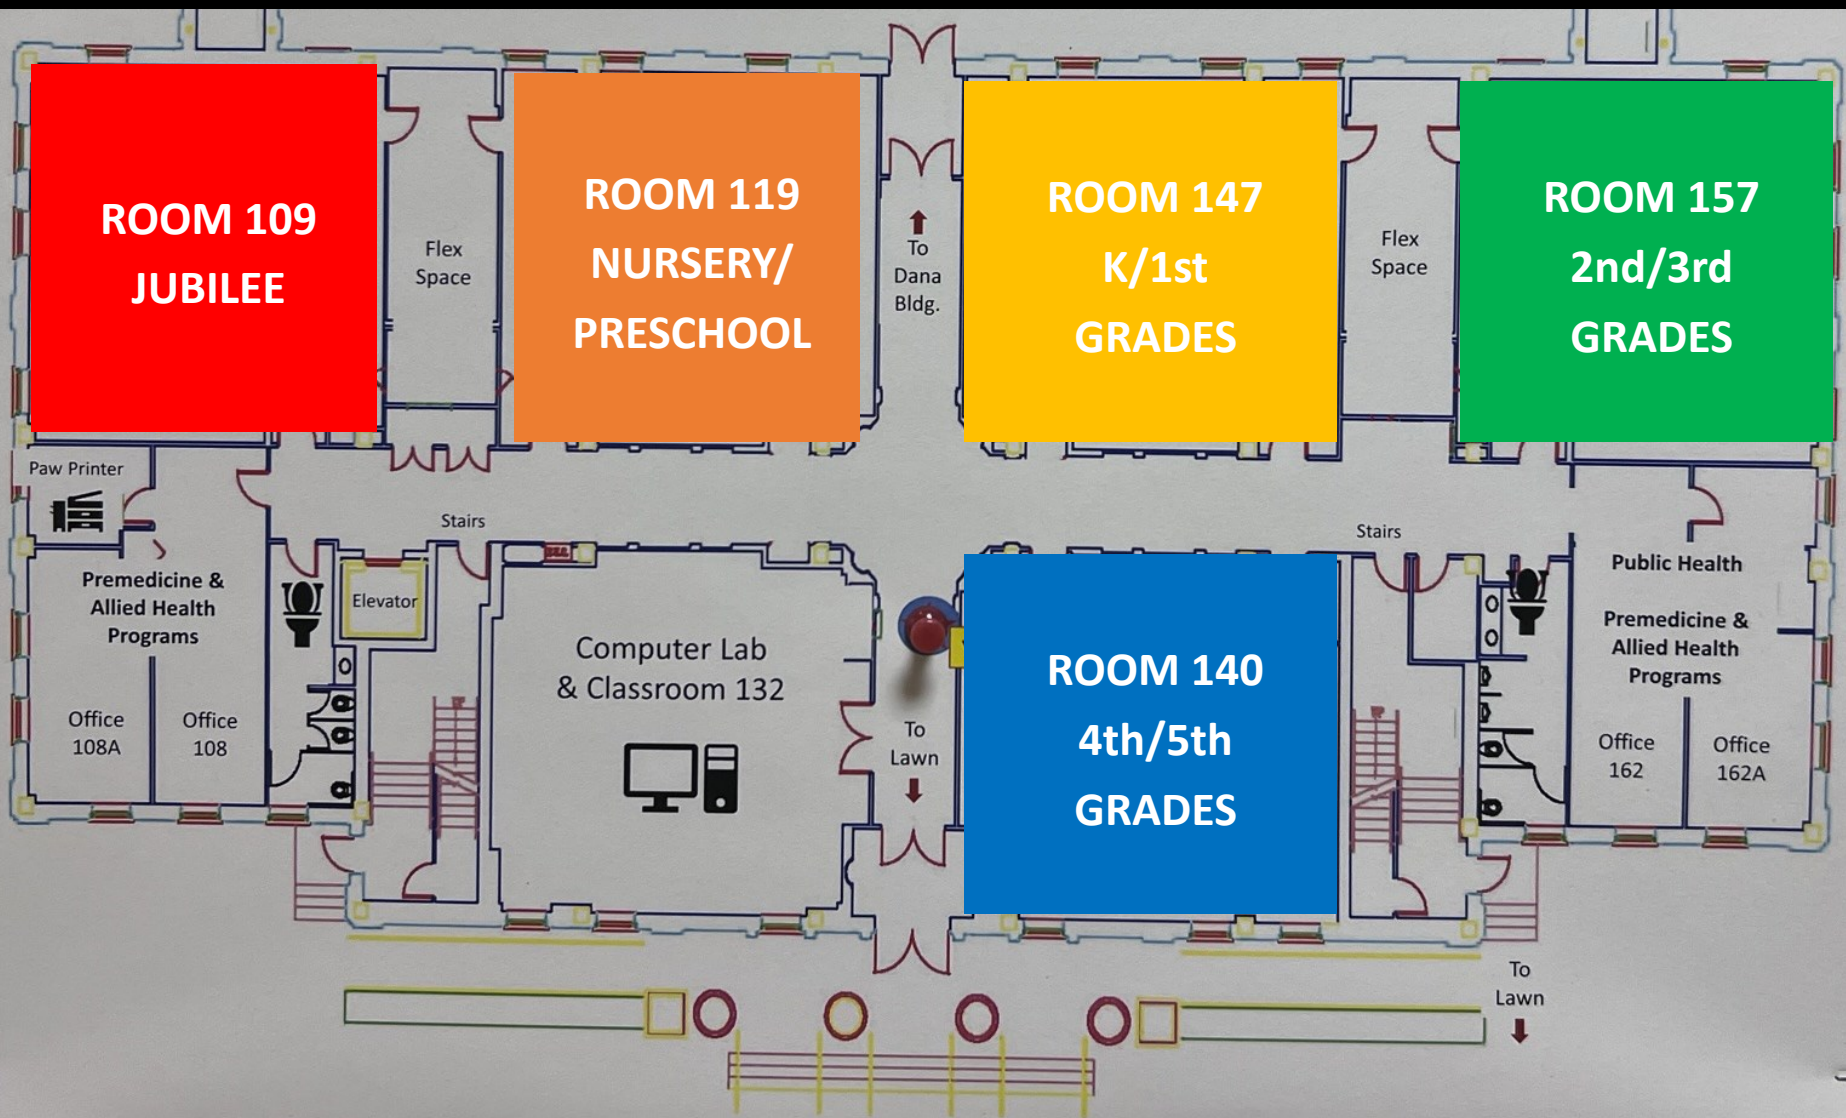

WATSON CLASSROOMS
NURSERY/PREK - 119 (ORANGE)
K/1st Grade - 147 (YELLOW)
2nd/3rd - 157 (GREEN)
4th/5th - 140 (BLUE)
JUBILEE - 109 (RED)
CONNECTIONS - 310 (PURPLE)

DANA CLASSROOMS
MALONEY 153 (BLACK)
COVENANT 146 (GRAY)

WATSON 1st FLOOR

WATSON 3rd FLOOR

DANA 1st FLOOR

2
23
25
256
261
263
269