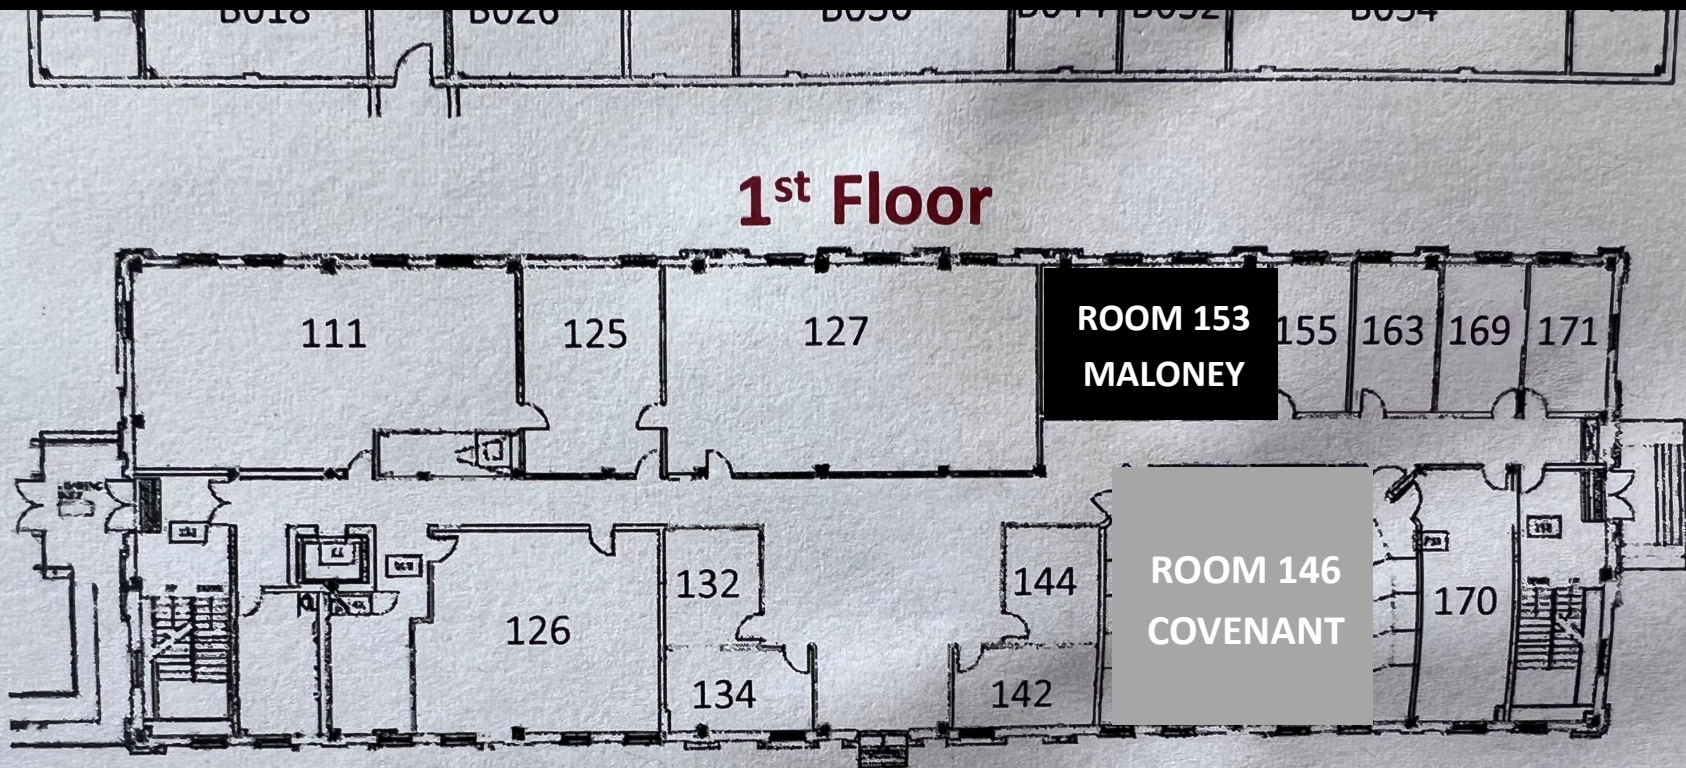

WATSON CLASSROOMS
NURSERY/PREK - 119 (ORANGE)
K/1st Grade - 147 (YELLOW)
2nd/3rd - 157 (GREEN)
4th/5th - 140 (BLUE)
JUBILEE - 109 (RED)
CONNECTIONS - 310 (PURPLE)

DANA CLASSROOMS
MALONEY 153 (BLACK)
COVENANT 146 (GRAY)

WATSON 1st FLOOR

WATSON 3rd FLOOR

DANA 1st FLOOR

2
23
25
256
261
263
269