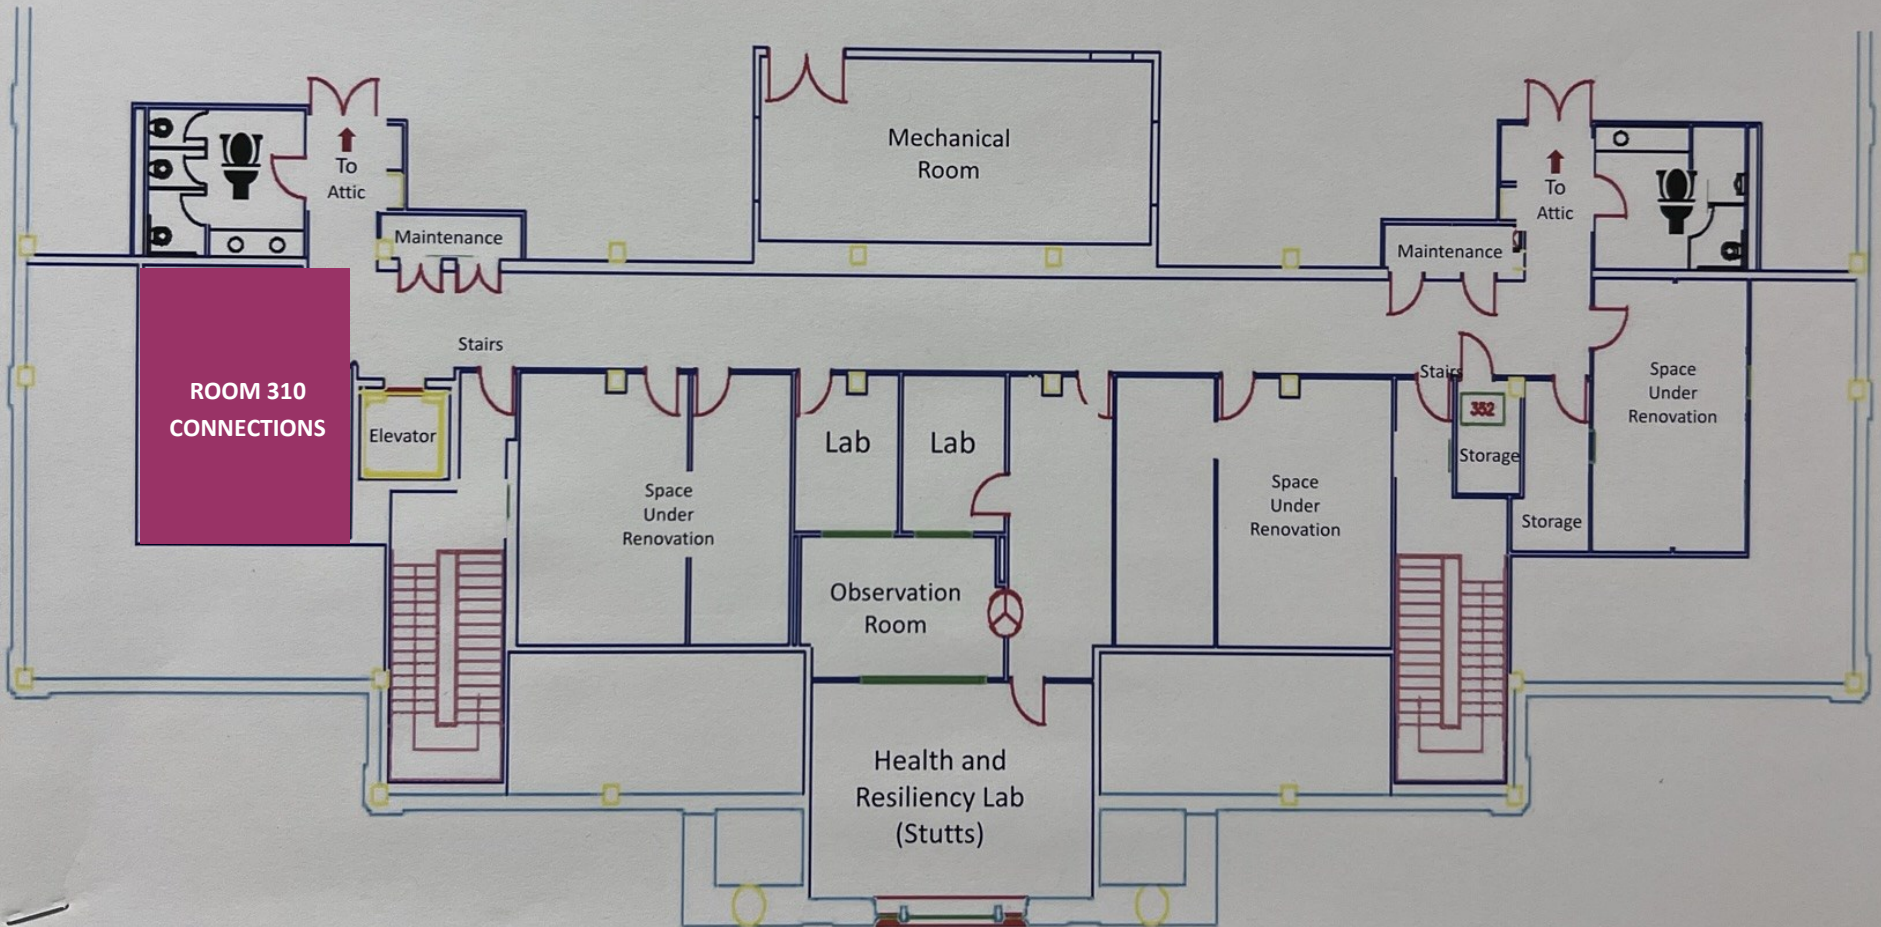

WATSON CLASSROOMS
NURSERY/PREK - 119 (ORANGE)
K/1st Grade - 147 (YELLOW)
2nd/3rd - 157 (GREEN)
4th/5th - 140 (BLUE)
JUBILEE - 109 (RED)
CONNECTIONS - 310 (PURPLE)

DANA CLASSROOMS
MALONEY 153 (BLACK)
COVENANT 146 (GRAY)

WATSON 1st FLOOR

WATSON 3rd FLOOR

DANA 1st FLOOR

2
23
25
256
261
263
269