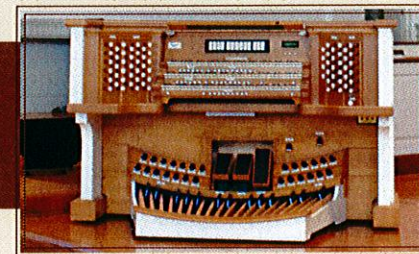

DAVIDSON COLLEGE PRESBYTERIAN CHURCH

Davidson, North Carolina

GREAT (unenclosed) [II]

16' Violone
 8' Principal
 8' Harmonic Flute
 8' Stopped Diapason
 8' Violoncello
 4' Octave
 4' Chimney Flute
 2 2/3' Twelfth
 2' Superoctave
 1 3/5' Seventeenth
 IV-V Mixture
 8' Trumpet
 8' Festival Trumpet
 Zimbelstern
 MIDI