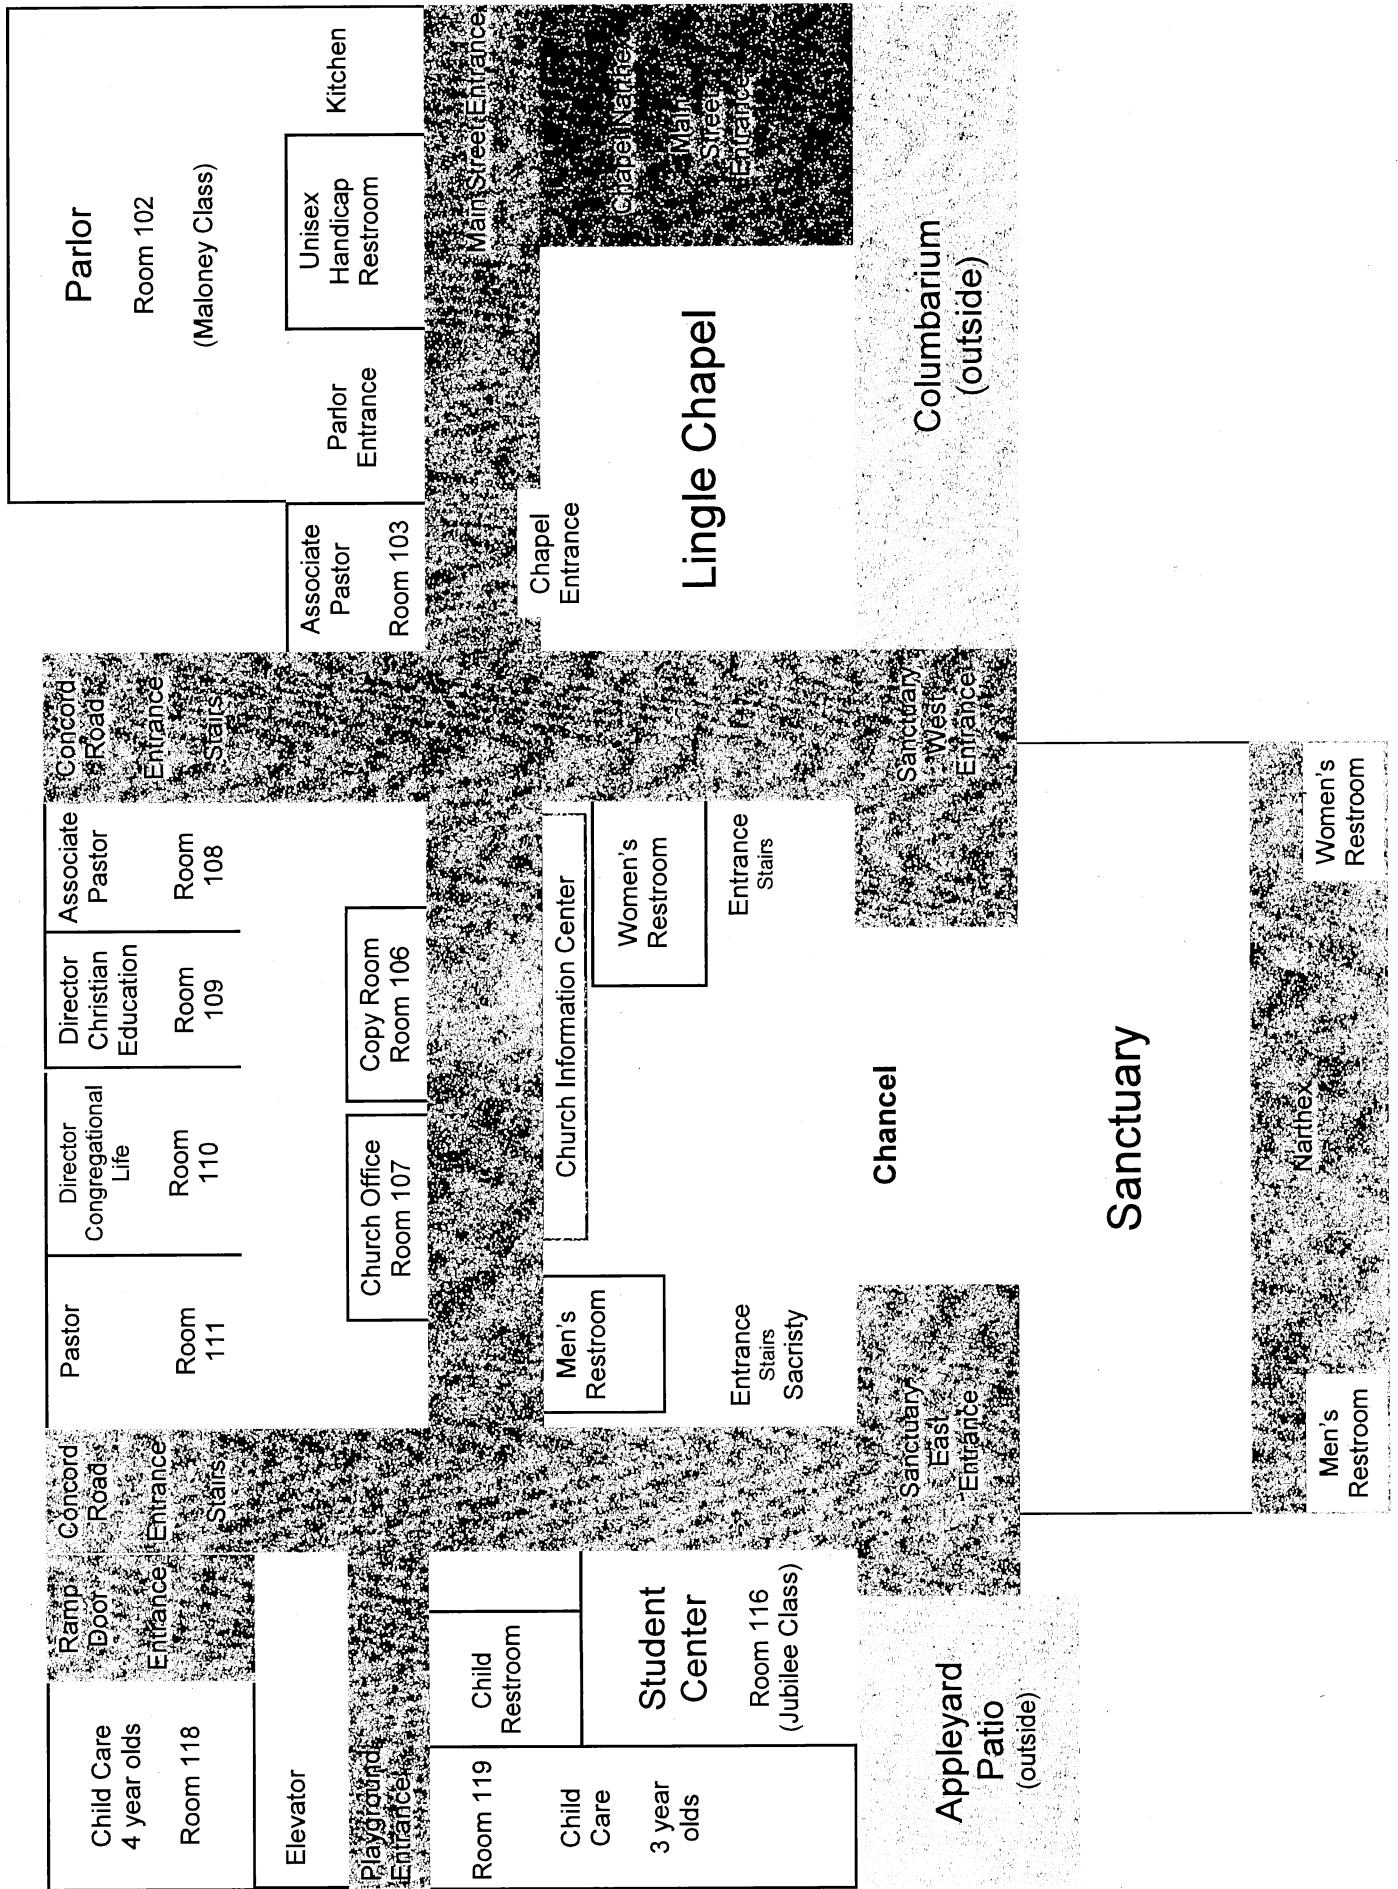

Davidson College Presbyterian Church

Upper Floor

Transitional Kindergarten Class

Handbell Room

Elevator

Choir Rooms

Movie Theater

Room 215

Entrance

**Journey of Life
Room 208**

**Psalm 119
Room 207**

**Godly Play
Room 206**

**Library
(Faith Talks Class)
Room 205**

**Men's
Restroom**

**Women's
Restroom**

**Resource
Closet**